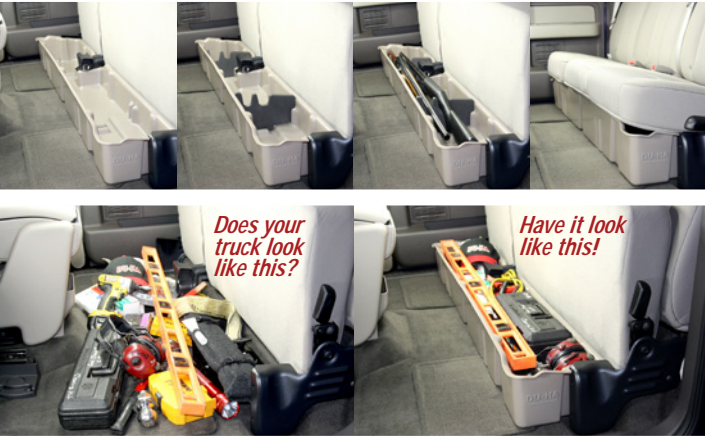

Want to secure all those odds and ends that slide around the back seat of your truck? Here's the perfect solution:

The DU-HA® storage unit fits either under or behind the back seat of your pickup truck and is made of heavy-duty polyethylene, making it virtually indestructible. Use it to store your tools, firearms, and other valuables safely out of sight. All models come with organizer/gun rack inserts. Several models also include dividers to configure to your storage needs. The DU-HA® acts as a legal gun case in most states.

For more photos and info call toll-free 1.866.306.DUHA (3842) or visit our website at [www.du-ha.com](http://www.du-ha.com).

- // Available in matching interior colors
- // Easy installation
- // Stores valuables safely out of sight
- // Acts as a legal gun case in most states\*
- // All models come with gun rack/organizers
- // Keeps everything organized
- // Virtually indestructible
- // 30 day money back guarantee
- // Lifetime warranty
- // All DU-HA® storage units are made in the USA

## LOCK KITS

Chevrolet & GMC Silverado/Sierra Extended Cab 99-07 (Classic)

Part # 80090

The Chevrolet and GMC DU-HA® lock kit is designed to lock the back seat bracket, so unwanted visitors cannot lift up the seat and gain access to the valuables stored inside your DU-HA®.

Part # 80089

The Ford DU-HA® lock kit is designed to lock the back seat brackets, so unwanted visitors cannot lift up either seat and gain access to the valuables stored inside your DU-HA®.

Lock kit comes with 2 keys, 2 locks that use the same key, 2 black cables to match seat brackets, and installation instructions.